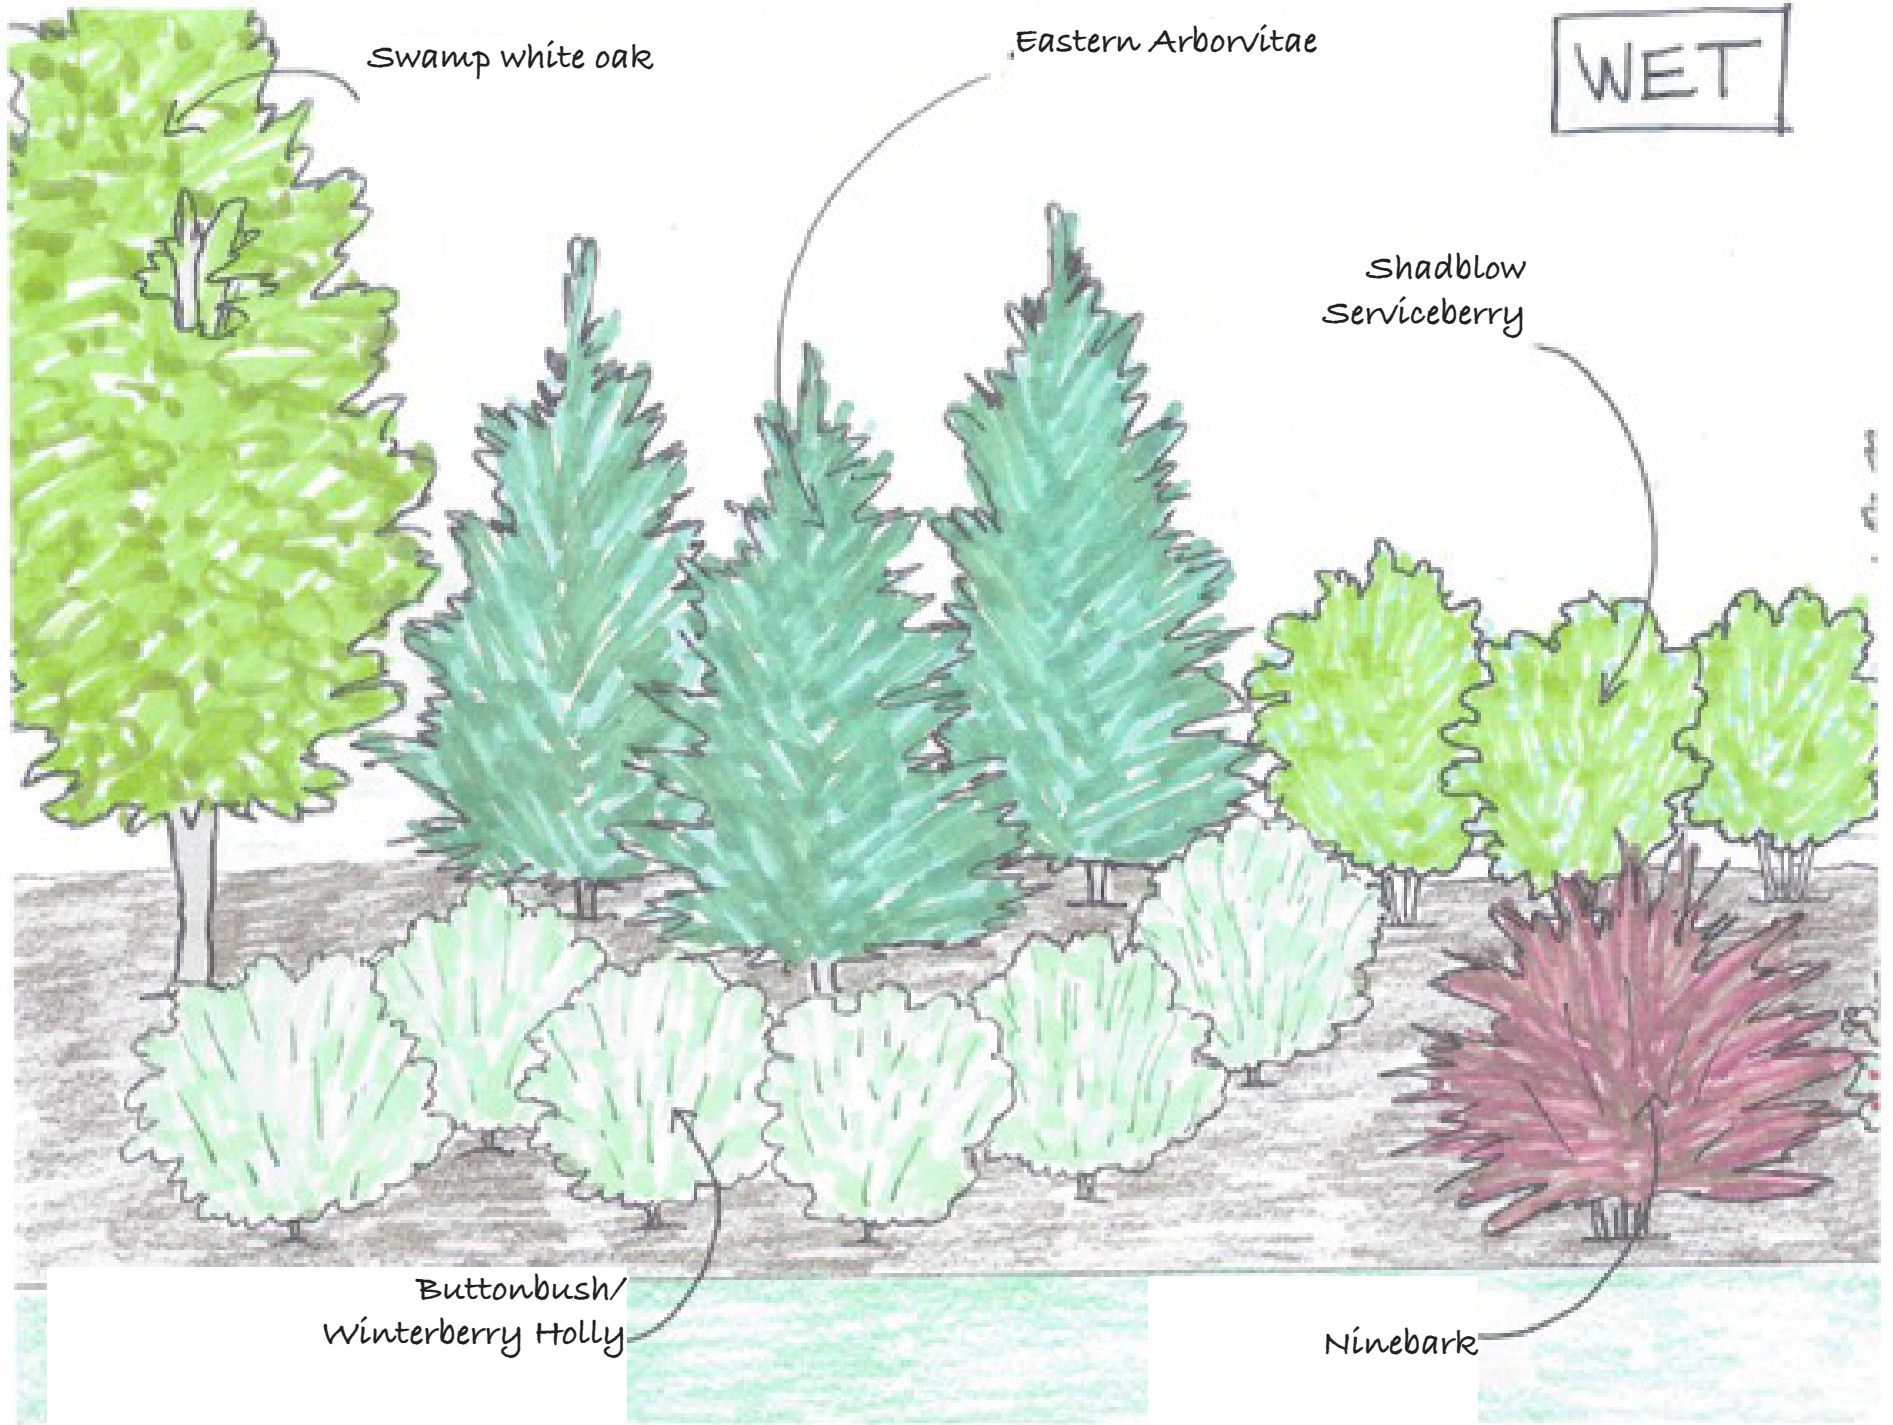

MEDIUM
WET

Eastern Redbud/
Cockspur Hawthorn/
Ohio Buckeye/

Eastern Arborvitae

Black Chokeberry

Ninebark

SAVANNA

Swamp
White Oak

Blue Beech/
Eastern Redbud/
American Plum/
Cockspur Hawthorn

Alleghenny Serviceberry/
Blackhaw viburnum/
Virginia Witchhazel/
American Hazelnut

Ninebark/
Buttonbush

Native forbs & grasses (seeded)

DRY BACK-
MED. DRY FRONT

Blue Beech/
Ironwood/
American Plum

American Hazelnut

Alleghenny
Serviceberry/
Nannyberry

Arrowwood *Viburnum*

Blackhaw *Viburnum*

Swamp white oak

Eastern Arborvitae

WET

Shadblow
Serviceberry

Buttonbush/
Winterberry Holly

Ninebark