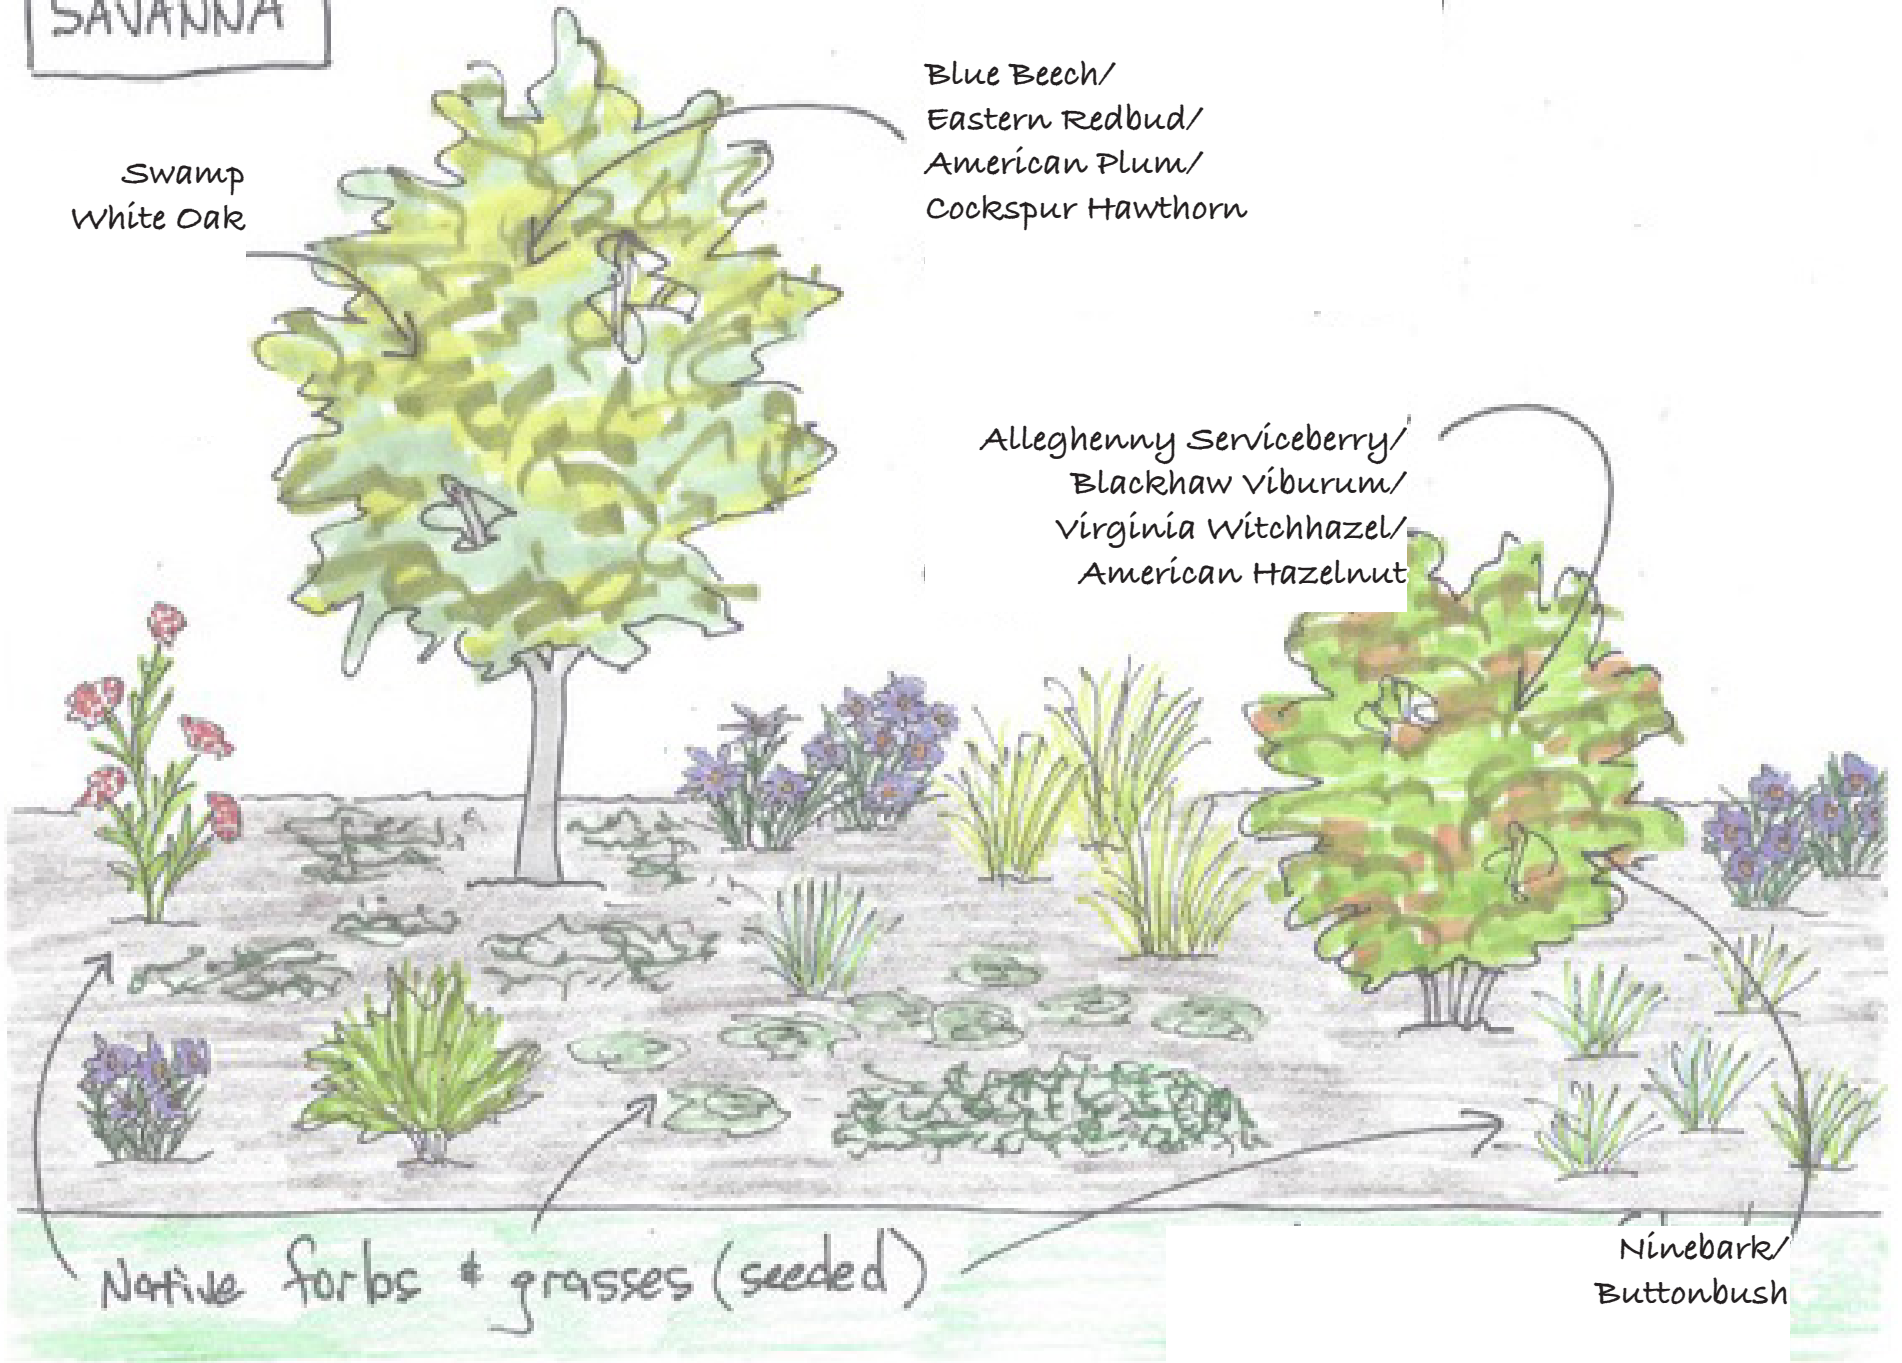

MEDIUM
WET

Eastern Redbud/
Cockspur Hawthorn/
Ohio Buckeye/

Eastern Arborvitae

Black Chokeberry

Ninebark

SAVANNA

Swamp
White Oak

Blue Beech/
Eastern Redbud/
American Plum/
Cockspur Hawthorn

Alleghenny Serviceberry/
Blackhaw viburnum/
Virginia Witchhazel/
American Hazelnut

Ninebark/
Buttonbush

Native forbs & grasses (seeded)

DRY BACK-
MED. DRY FRONT

Blue Beech/
Ironwood/
American Plum

American Hazelnut

Alleghenny
Serviceberry/
Nannyberry

Arrowwood *Viburnum*

Blackhaw *Viburnum*

Swamp white oak

Eastern Arborvitae

WET

Shadblow
Serviceberry

Buttonbush/
Winterberry Holly