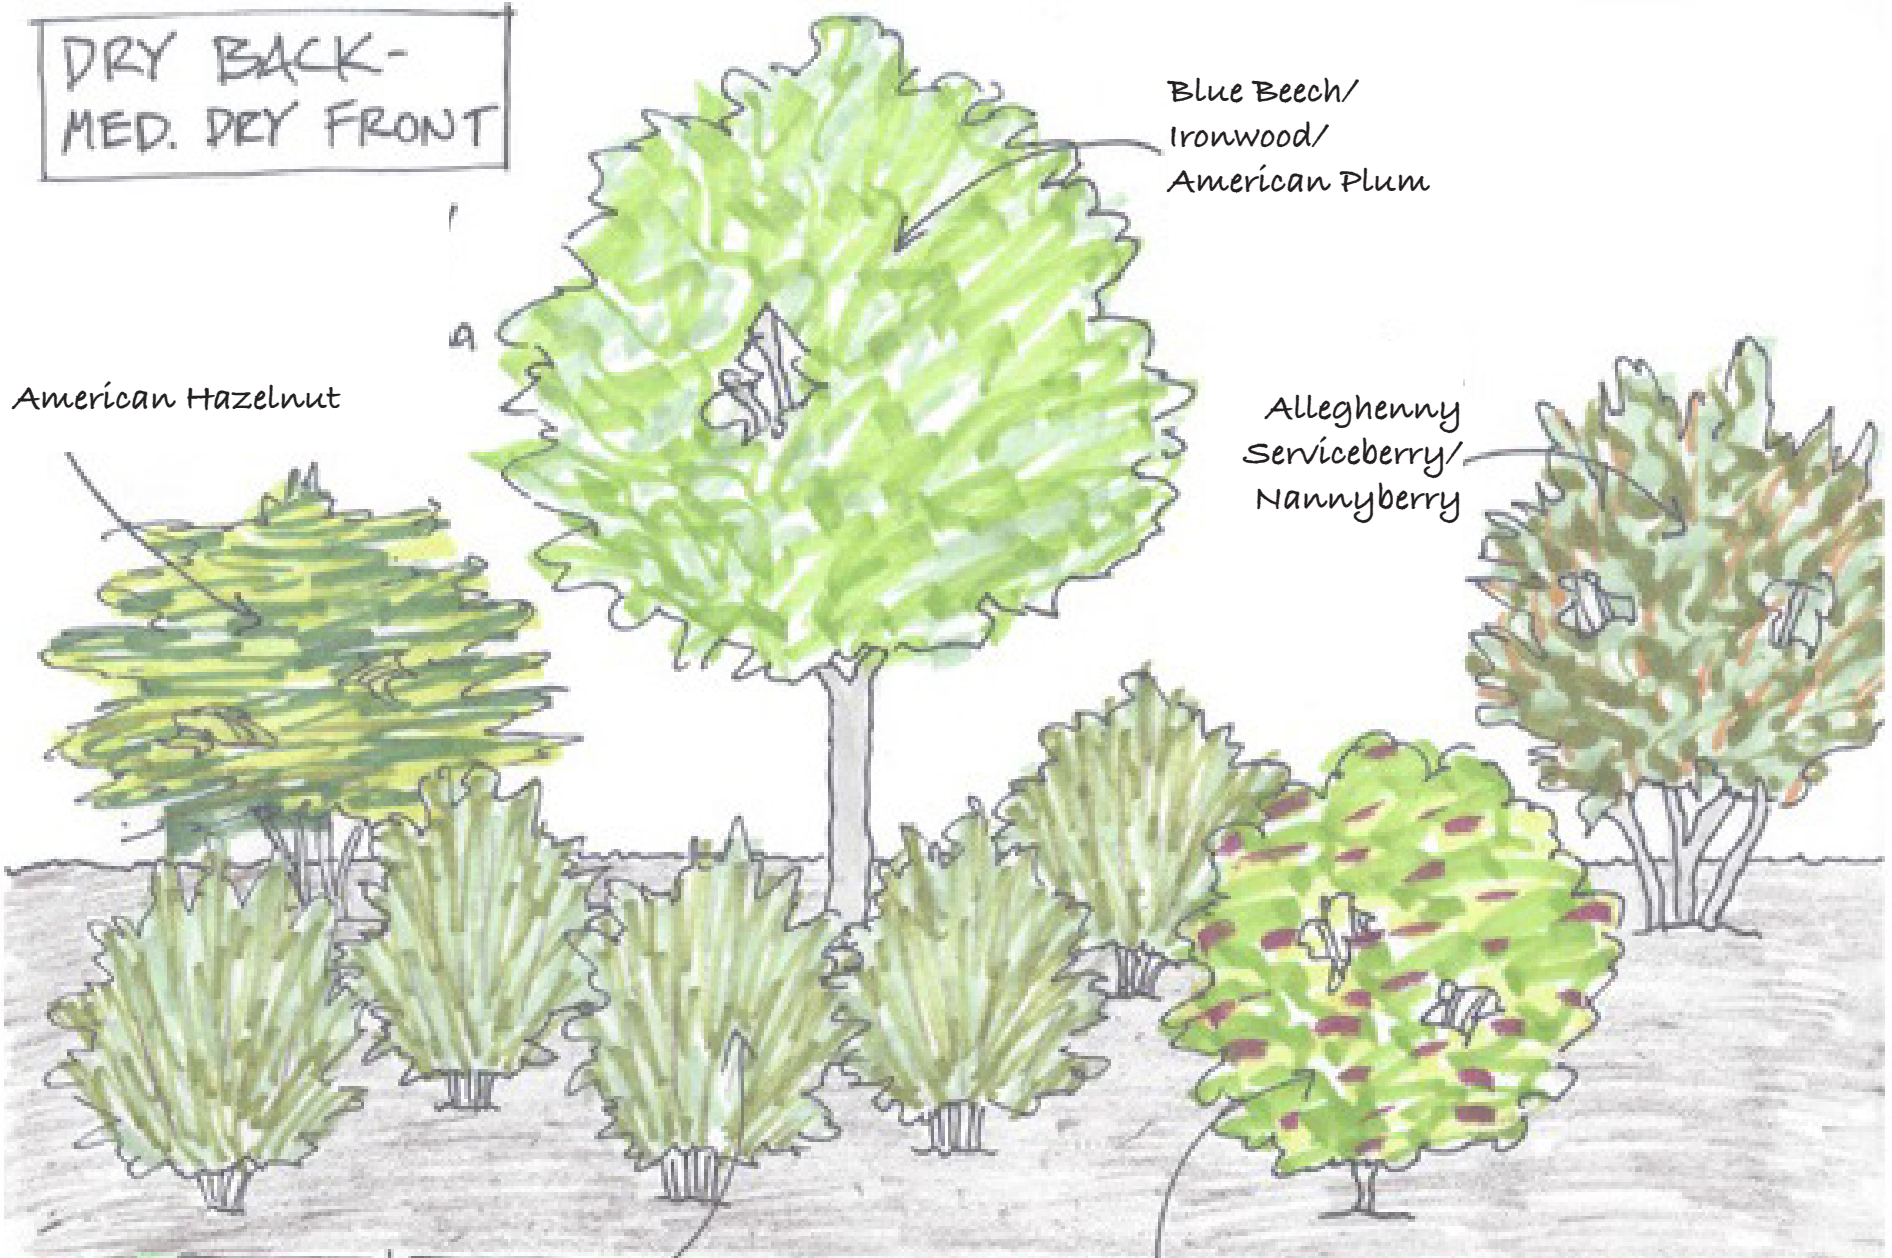

MEDIUM
WET

Eastern Redbud/
Cockspur Hawthorn/
Ohio Buckeye/

Eastern Arborvitae

Black Chokeberry

Ninebark

SAVANNA

Swamp
White Oak

Blue Beech/
Eastern Redbud/
American Plum/
Cockspur Hawthorn

Alleghenny Serviceberry/
Blackhaw viburnum/
Virginia Witchhazel/
American Hazelnut

Ninebark/
Buttonbush

Native forbs & grasses (seeded)

DRY BACK-
MED. DRY FRONT

Blue Beech/
Ironwood/
American Plum

American Hazelnut

Alleghenny
Serviceberry/
Nannyberry

Arrowwood *Viburnum*

Blackhaw *Viburnum*

Swamp white oak

Eastern Arborvitae

WET

Shadblow
Serviceberry

Buttonbush/
Winterberry Holly